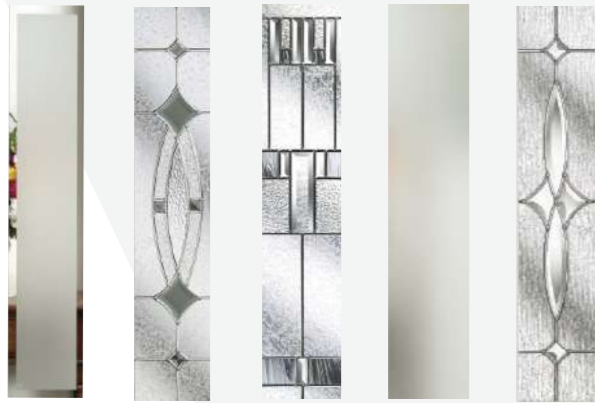

Flair Infinity Kara Kara Blue Kara Grey

Kensington Lunna Prairie Satin Scotia