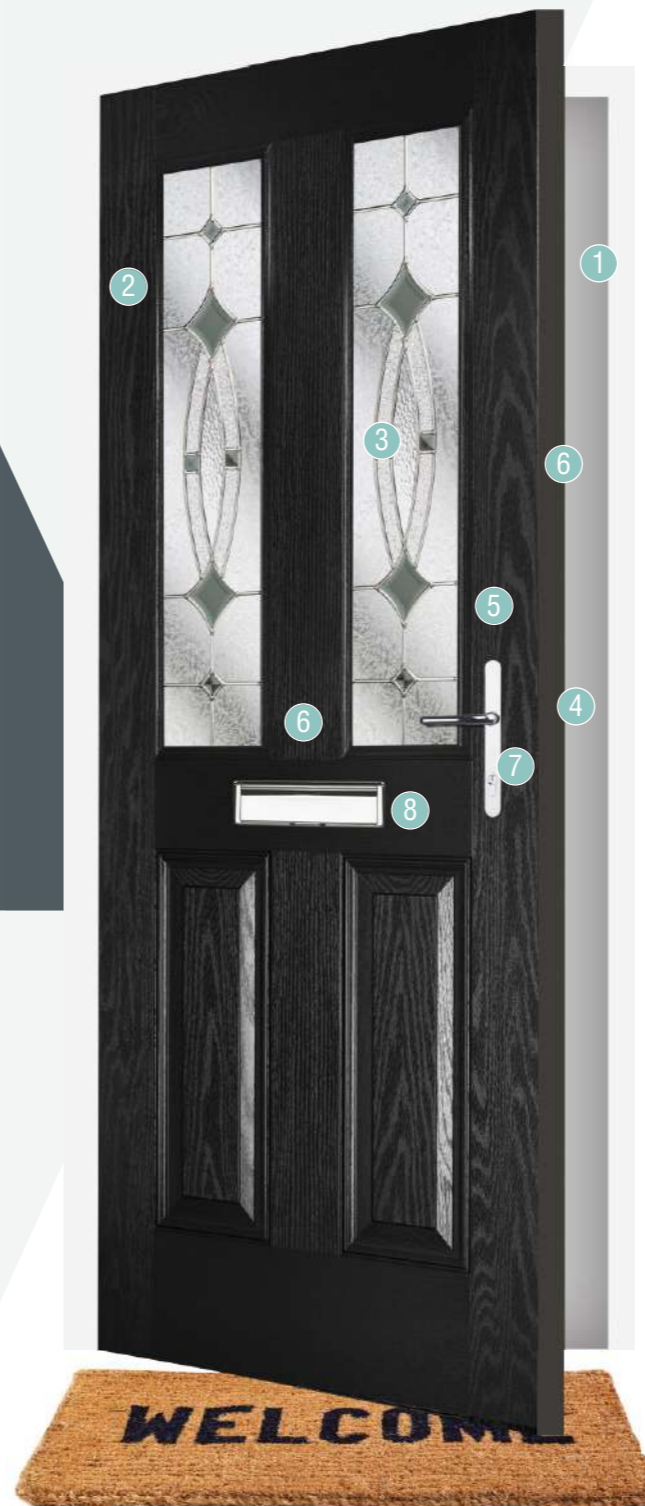

Reinforced core

The reinforced central board gives you extra reassurance that your Visage door is both solid and secure.

Secured by Design Upgrade available

"Secured by Design" is the official UK Police initiative supporting effective crime prevention and security standards for a large range of products.

- The SBD logo is the only symbol that guarantees national Police approval of the product.
- Visage doors meet the "Police Preferred Specification" and such are "Secured by Design".
- SBD option will improve your security and you may even get a discount on your home insurance cover.

Technical Specification

1. Steel reinforced 70mm PVCu frame, extruded to B7413 specifications
2. Adjustable high security hinges
3. Cassette system with 24mm toughened or laminated glass unit
4. 3 point Yale multipoint locking system with high security hookbolts that meet police preferred security specification
5. Fully sealed door leaf to prevent water penetration
6. Embossed woodgrain texture for traditional look and feel of timber
7. Stylish stainless steel handles for ultimate corrosion free performance with a "slam shut" option
8. Stylish stainless steel 180° letterplates for ultimate corrosion free performance
9. Optional high performance, low aluminium threshold providing wheelchair access, improved looks and weatherability.

The benefits of purchasing a GRP Door

Energy Efficient

The rising cost of energy bills and the impact on the environment means we all want to keep our consumption to a minimum. Tests prove that a Visage door is 19% more thermally efficient than a 48mm solid timber core composite door and 17% more thermally efficient than a 44mm traditional timber panelled door.

Exceptional Security & Durability

Our GRP composite doors offer enhanced security thanks to its rigid polymer sub-frame, high density insulated core and high impact resistant GRP skin.