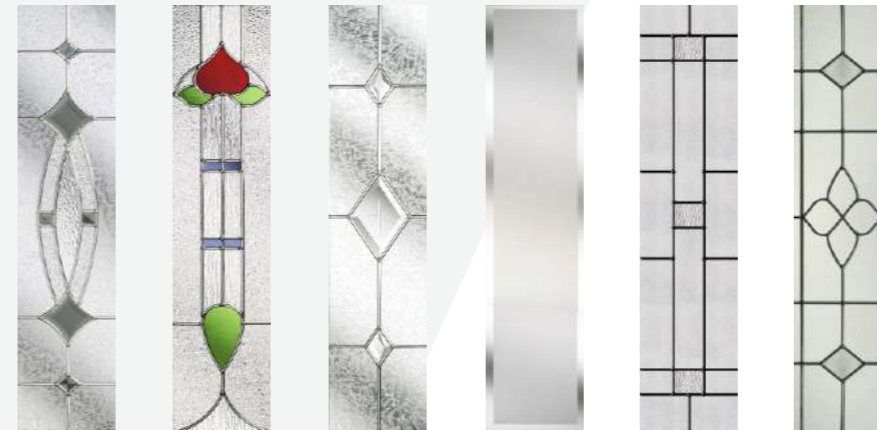

Noir

Glazing can be in the centre or hinge side of the Stirling door if preferred. Please mark clearly on your order if you require this option, otherwise the glass will be positioned as shown.

Grey with Tahoe Blue glass, including off-set bar handle

Our contemporary door range gives your home instant wow factor. Available in a huge range of colours and styles, and with a series of modern glazing designs.

Aspen Caledonian Rose Infinity

Aurora Delta Crystal Flower