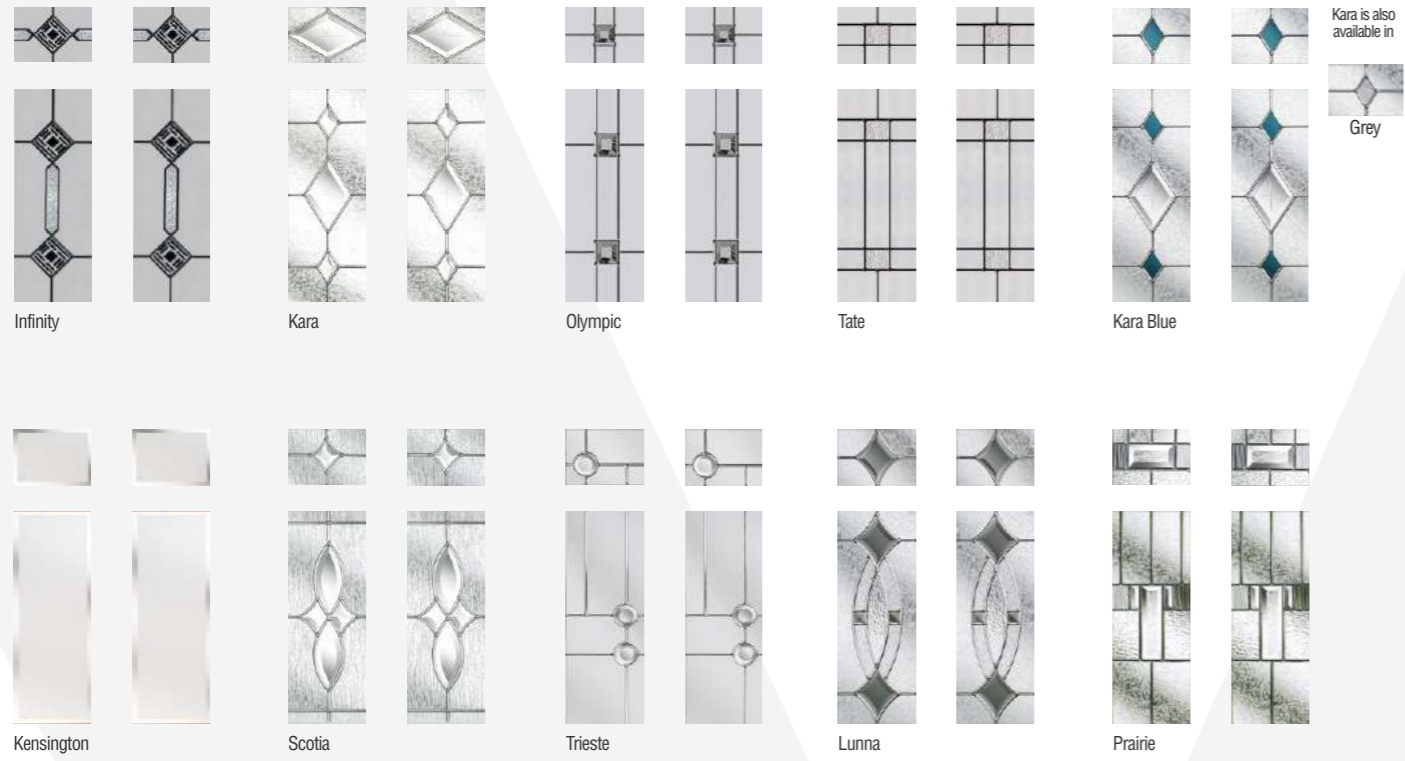

Claret Red Edinburgh 2 with Scotia glass