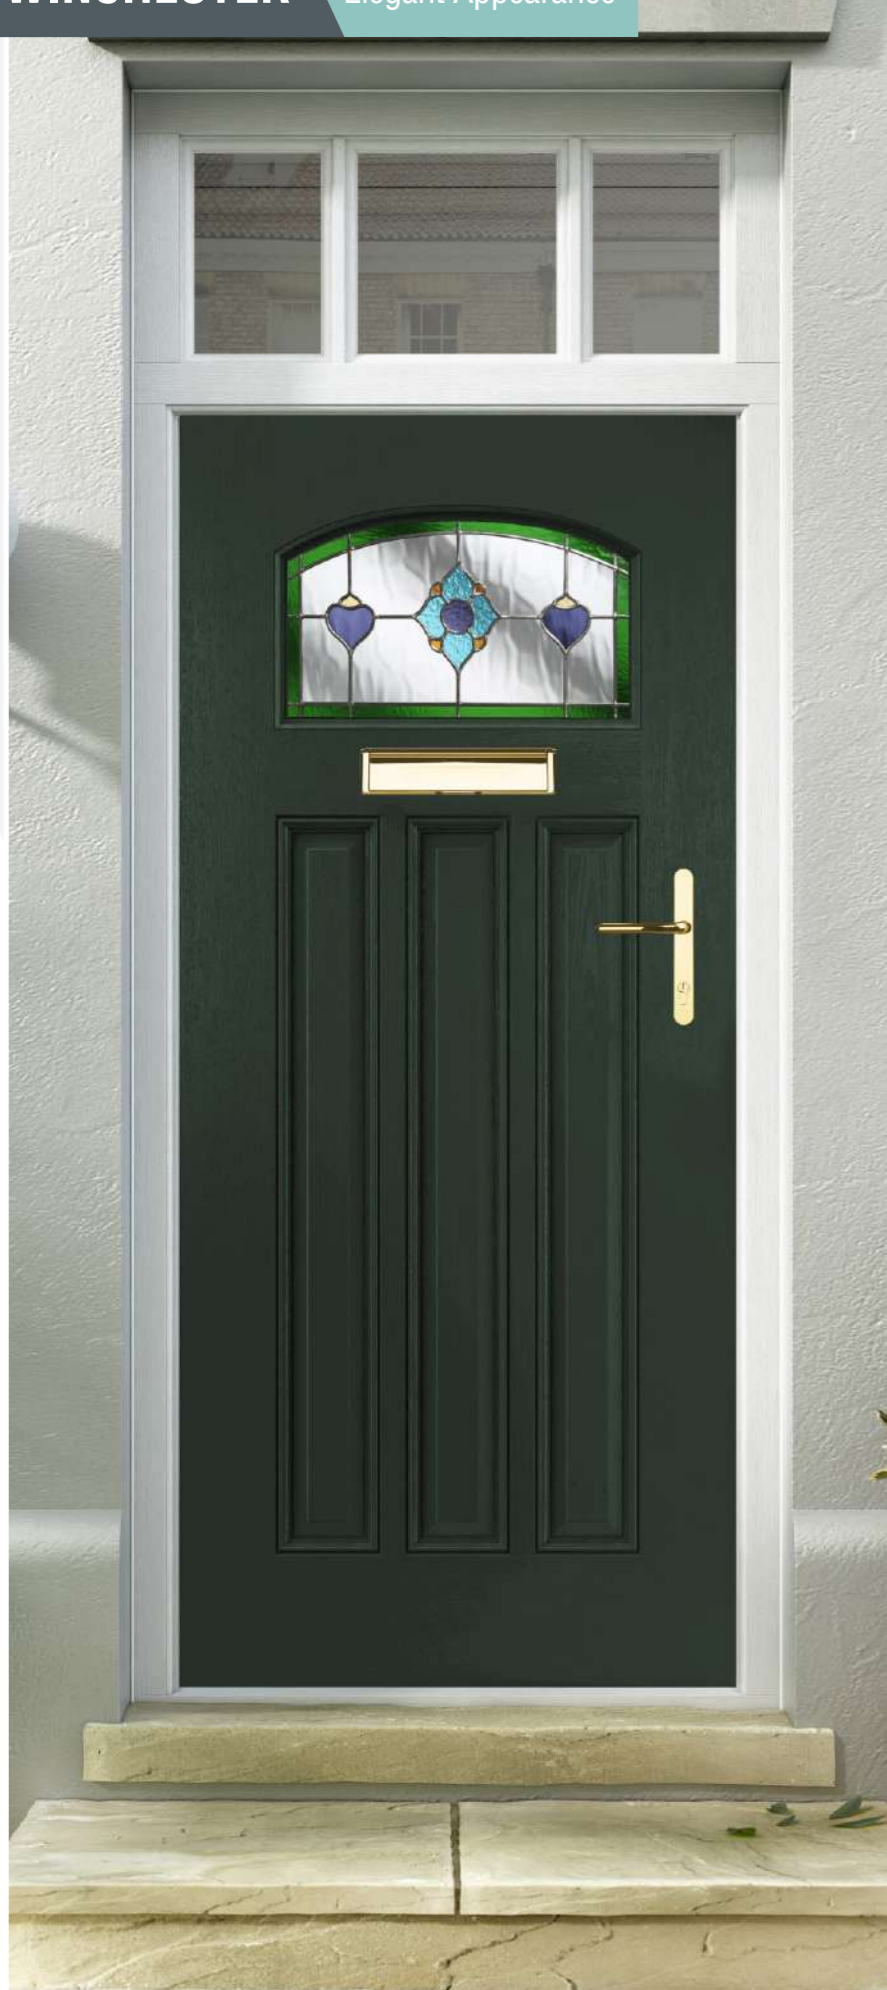

Stoney Ground with Edwardian glass

Green with Dorchester Green glass

This classic art deco style door is the perfect option for period homes. Replicating timber aesthetics, Winchester benefits from high placed glazing that brings light into your hallway while maintaining privacy. Choose decorative glass to complete the traditional appearance or opt for frosted glazing for a contemporary twist.