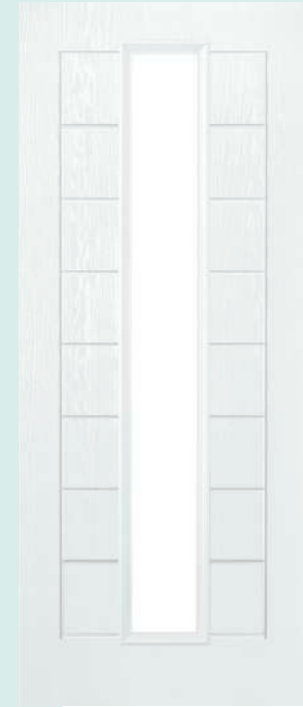

MATISSE CENTRE
White