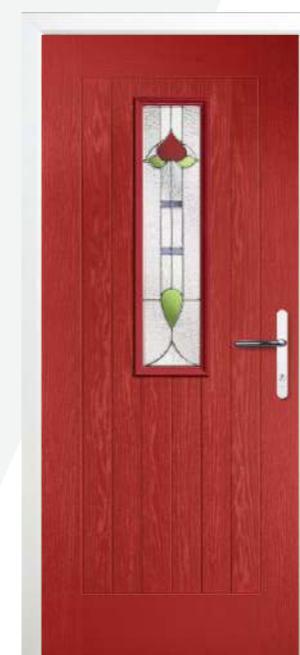

Mini Blind
(only available in white)

Mini blind right hand mechanism only when viewed from the inside.

Sandblasted with Number

Satin

Georgian Bar

Inserted in glass or surface mounted Astragal Bar option.

Cottage Slim