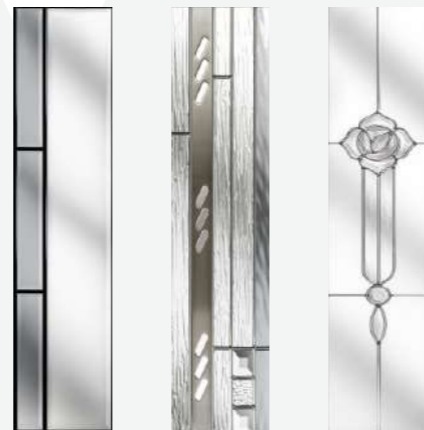

Our contemporary door range gives your home instant wow factor. Available in a huge range of colours and styles, and with a series of modern glazing designs.