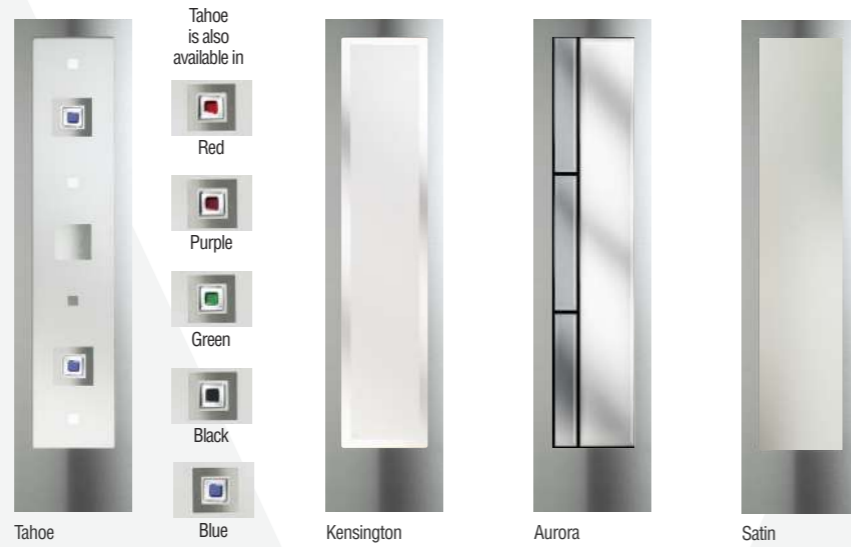

Tahoe

Tahoe is also available in

- Red
- Purple
- Green
- Black
- Blue

Kensington

Aurora

Satin