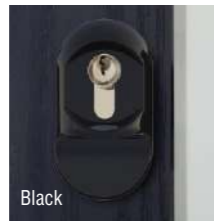

* Please note that for complete security the locks should be fully engaged by lifting the handle and engaging the key

Heritage finger pull escutcheon

- Eliminates the need for handles.
- Complements both contemporary and period door designs, with the key escutcheon fitted to the top section of door.
- On closing, the door is locked on the latch and the key is needed to gain entry from outside. Full security is achieved by turning the key to engage the deadbolt.