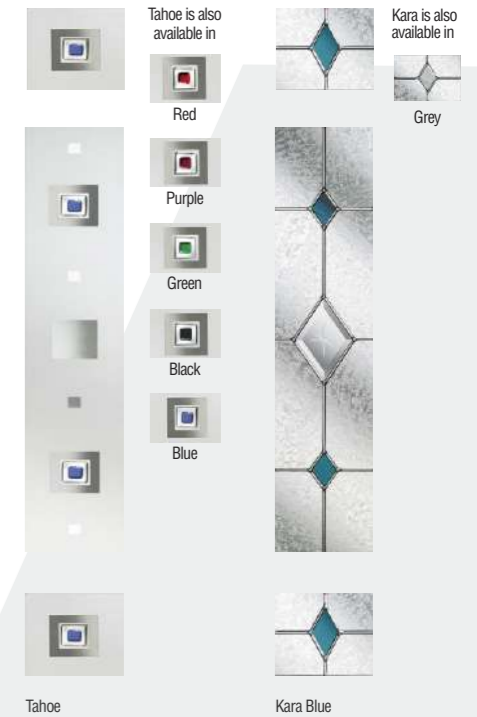

Our contemporary door range gives your home instant wow factor. Available in a huge range of colours and styles, and with a series of modern glazing designs.