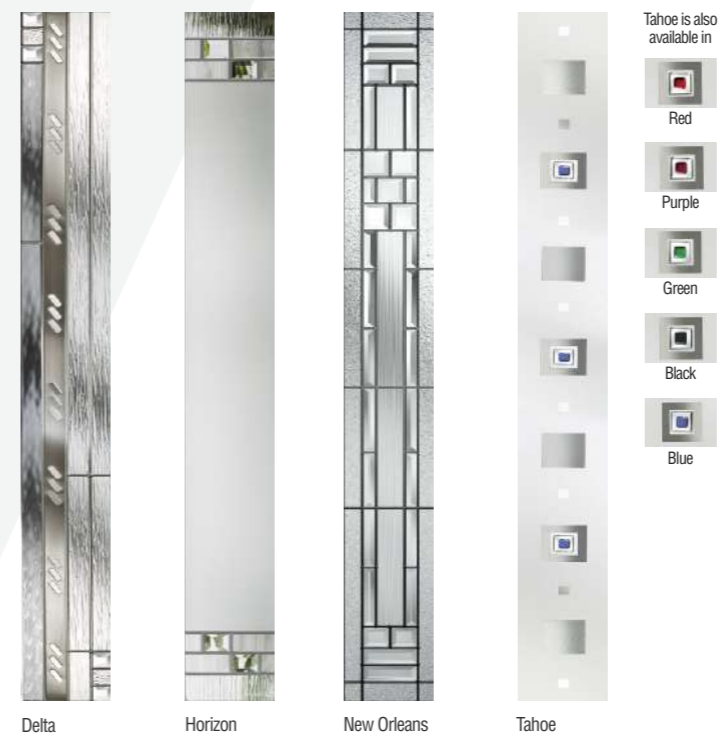

Kensington

Zinc Star

Blue with New Orleans glass

Crystal Flower glass

Anthracite Grey with New Orleans glass

Purple with Delta glass

Smooth finish and a large, slim glazing panel give this door another twist on that modern, stylish look. Glass available: clear, obscure, plus new patterns as shown.