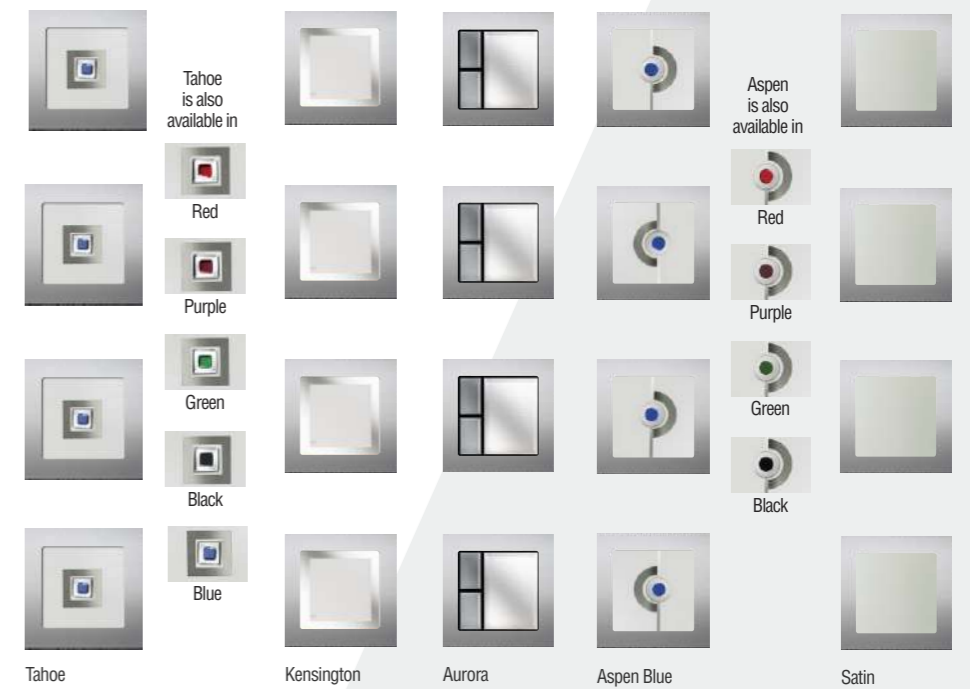

Munich Range

Tahoe

Tahoe is also available in

- Red
- Purple
- Green
- Black
- Blue

Kensington

Aurora

Satin

Chartwell Green with Aspen Black glass

Nice Range

Tahoe

Tahoe is also available in

- Red
- Purple
- Green
- Black
- Blue

Kensington

Aurora

Aspen Blue

Satin

Modernist.

SHERMAN CENTRE

Colour: Black
Glass: Kara Blue

Grooved details

SHERMAN RIGHT

Colour: Telemagenta
Glass: Horizon

SHERMAN LEFT
Black

SHERMAN CENTRE
Pebble Grey

Colour: Leaf Green
Glass: Kensington

NAUMAN CENTRE

Colour: Slate Grey
Glass: New Orleans

Nauman Styling

Broad horizontal grooves define the modern appeal of Nauman door styles.

Modernist.

Grooved details

KANDINSKY LEFT
Blue