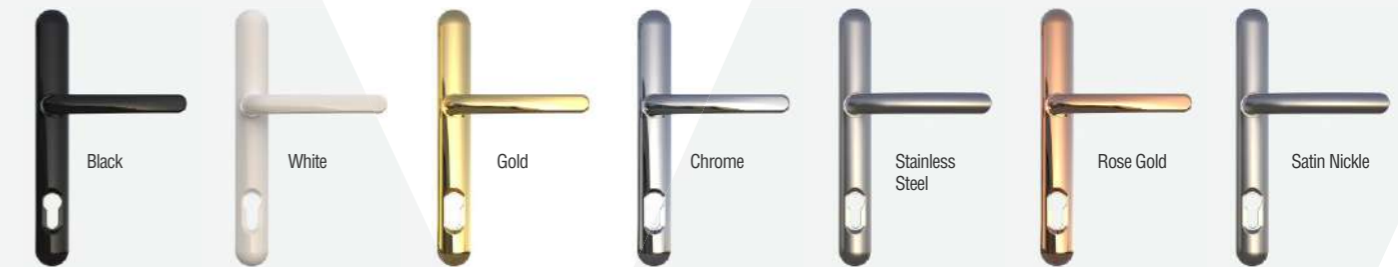

Handles

Black White Gold Chrome Satin Antique Black

Antique Black features a traditional textured, hammered finish.

Viewers

Available in Brass and Chrome

Numbers

Gold Chrome

Rim Latch

For extra security add the Optional Rim Latch traditional lock

Gold Chrome

Rounded

Knockers

Black Gold Chrome Stainless Steel Rose Gold Satin Nickel

Letterplates

Black White Gold Chrome Stainless Steel Rose Gold Satin Nickel

Handles

Black White Gold Chrome Stainless Steel Rose Gold Satin Nickel

Cylinder Pulls

Black Gold Chrome Stainless Steel Rose Gold Satin Nickel

Numbers

Black Gold Chrome Stainless Steel Rose Gold Satin Nickel