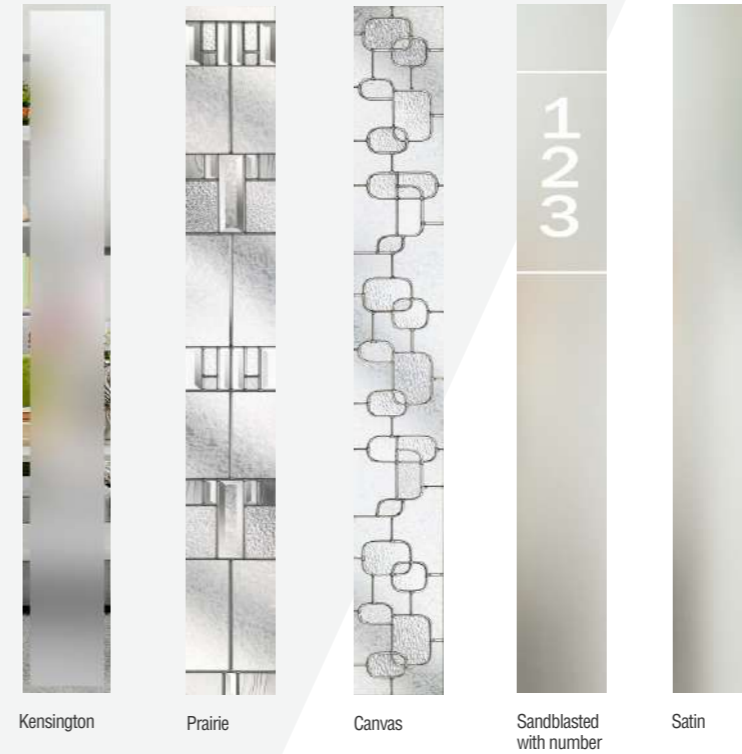

Edwardian

Miami

Sandblasted with number

Satin

Dorchester Green

Crystal Flower

New Orleans

Mayfair

Kensington

Zinc Star

Blue with New Orleans glass

Crystal Flower glass

Anthracite Grey with New Orleans glass

Purple with Delta glass

Smooth finish and a large, slim glazing panel give this door another twist on that modern, stylish look. Glass available: clear, obscure, plus new patterns as shown.