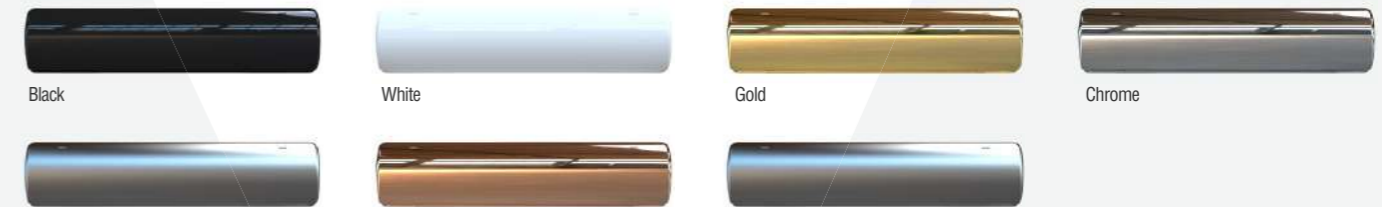

For extra security add the Optional Rim Latch traditional lock

Gold Chrome

Rounded

Knockers

Black Gold Chrome Stainless Steel Rose Gold Satin Nickel

Letterplates

Black White Gold Chrome Stainless Steel Rose Gold Satin Nickel